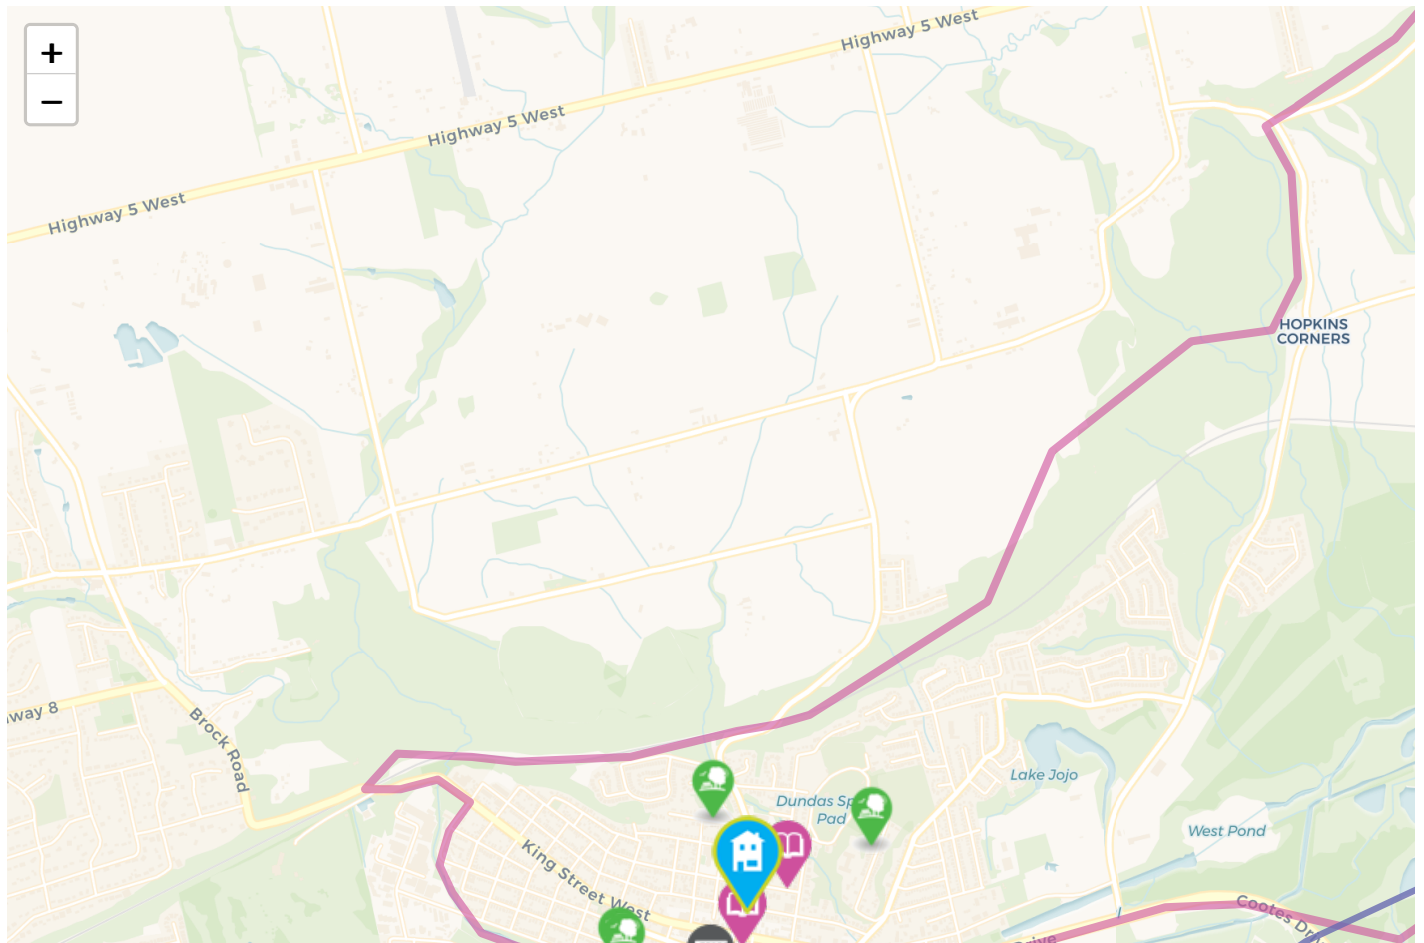

The nearest rail transit stop is West Harbour GO

7.4 KM away

<https://www.gotransit.com/en/stations-stops-parking/find-a-station-or-stop/results?stationCode=WR>

The nearest street-level transit stop is King At Albert

The nearest fire station is Hamilton Fire Station 23

0.58 KM away

Address Memorial Square, Dundas, ON L9H

<https://www.hamilton.ca/emergency-services/fire>

The nearest police facility is Central Station

7.85 KM away

Address 155 King William St, Hamilton, ON L8R 1A7, Canada

<https://hamiltonpolice.on.ca/>

- Elementary Schools
- Middle Schools
- High Schools
- Transit
- Safety
- Elementary Attendance Zone
- Middle Attendance Zone
- High Attendance Zone
- Parks